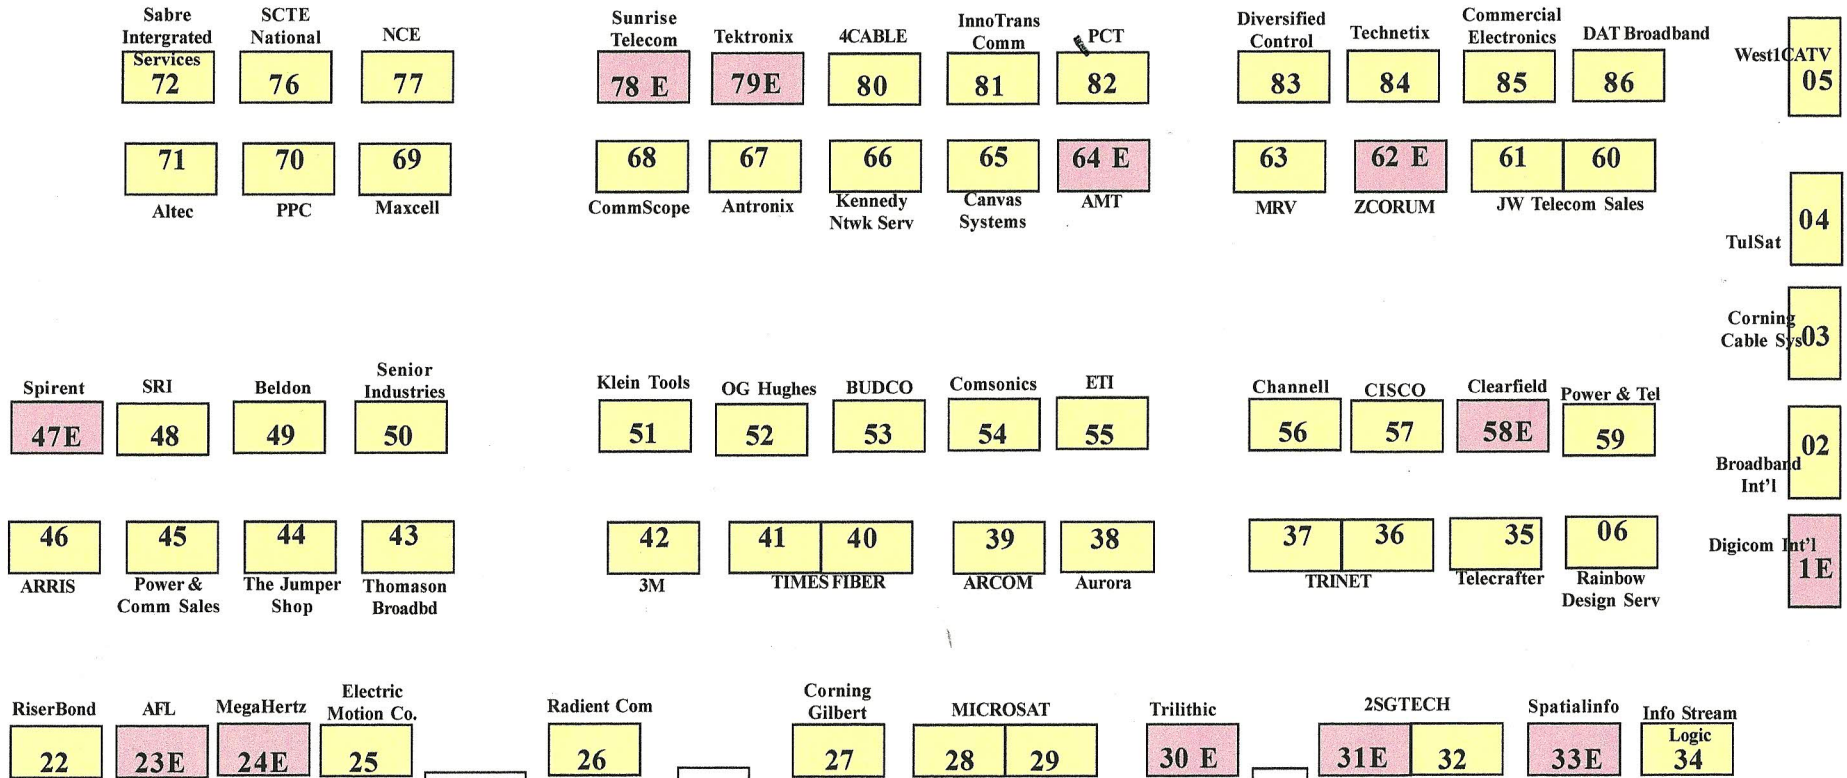

SCTE Exhibit Floor Plan - GA Int'l Convention Center

REGISTRATION