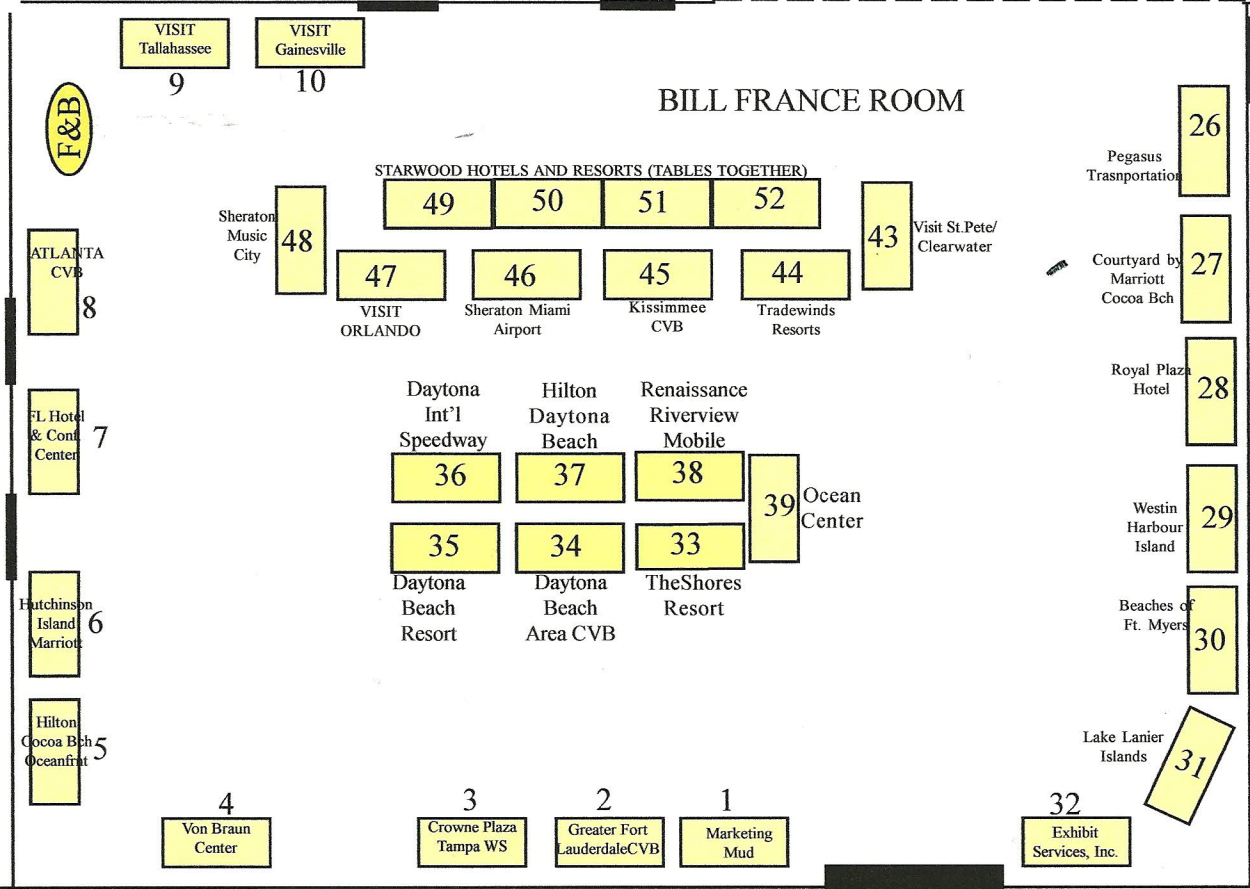

This is the layout for the SGMP SE Regional Education Conference Trade Show. Not exactly to scale, however, the general locations are numbered as seen. Table numbers will be changed to exhibiting company names as they register.

Main Entrance to Tradeshow (Bill France A)