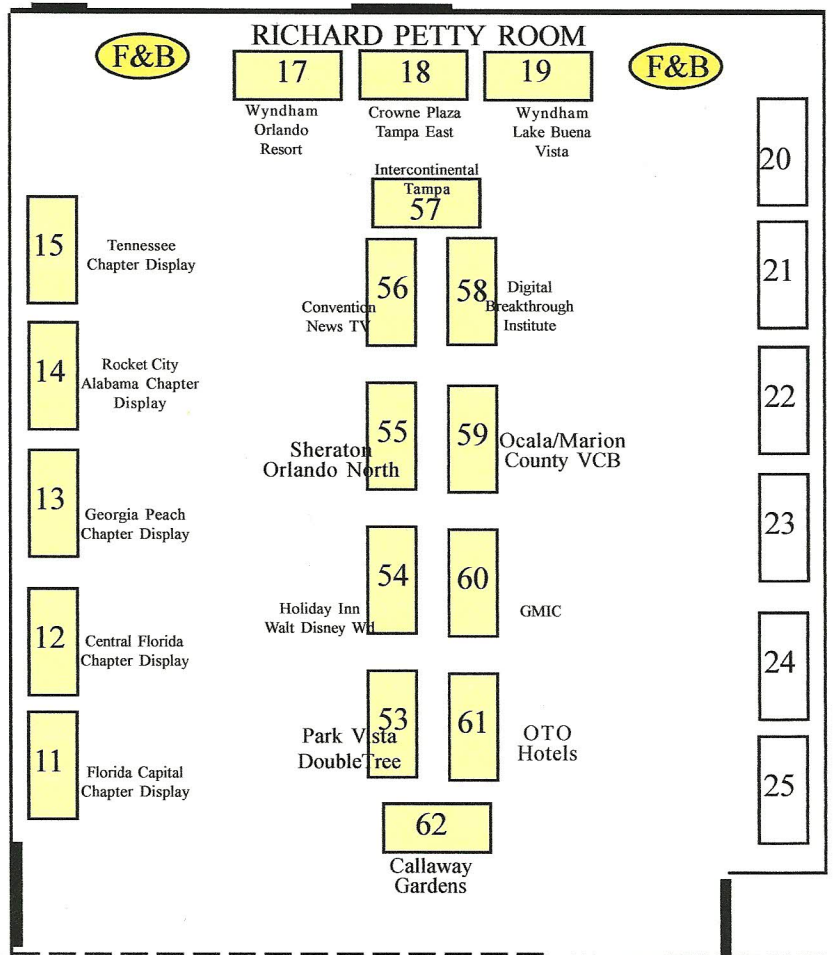

This is the layout for the SGMP SE Regional Education Conference Trade Show. Not exactly to scale, however, the general locations are numbered as seen. Table numbers will be changed to exhibiting company names as they register.

Main Entrance to Tradeshow (Bill France A)